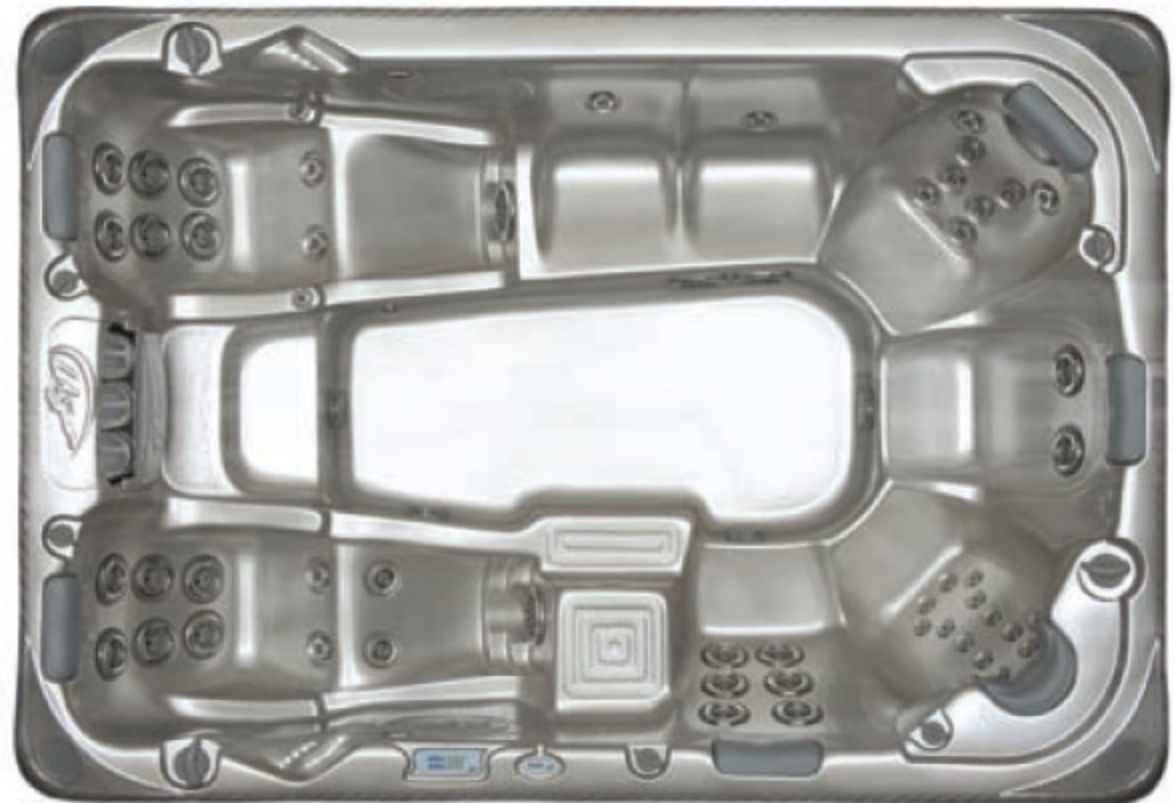

# Paradise H2

Model	P99118
Seats:	8
Dimensions*:	92" x 133" x 35" 234cm x 338cm x 89cm
Total Jets:	66 (alt. jets: 52)
Total Therapy Ports:	118 (alt ports: 78)
Water Volume:	650 gallons / 2,461 liters
Dry Weight:	1,025 lbs / 465 kg
Filled Weight:	6,420 lbs / 2,912 kg
Voltage/Amp.:	240V, 60A
Export models:	See dealer for 50Hz 240V - 16 or 32 Amp specs
Pumps:	2-3 5 MBHP / 2.5 HP cont. each
Jet Selector Valves:	2-3
Aqua Klean® Filtration System:	Yes
Spa Light:	12V
Pillows:	6
Thermo Plus Cabinet:	Redwood, Coastal gray or Natural

\* All dimensions nominal.

With Summit speaker system, add 8" (20cm) to total height

## Quadrant Therapy Systems

FOCUSSED THERAPY SEAT

THERAPY COLLAR

WATERFALL THERAPY

EUROSAGE THERAPY SEAT

SERENITY SEAT

MAX MASSAGE JET

LOWER LUMBAR THERAPY SEAT